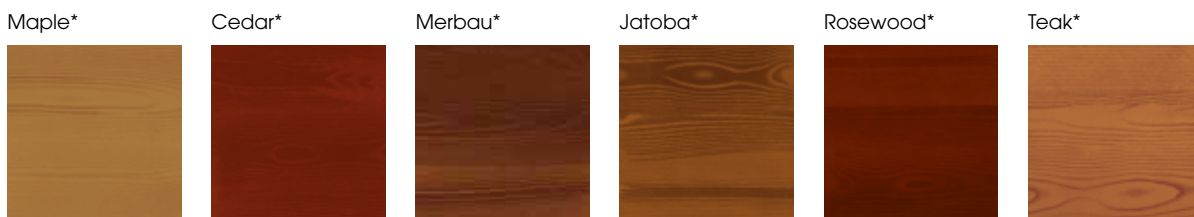

Created by Dulux® to withstand even the harshest Australian conditions.

Additional Dulux colours also available, contact B&D® for more details.

Eternity® Pewter
Pearl Satin*

The COLORBOND®, Luxe Design™, Knotwood™ and Timber Coat™ steel colours shown here have been reproduced to represent actual product colours as accurately as possible. However, we recommend checking your chosen colour against an actual sample of the product before purchasing as varying light conditions and limitations of the printing process may affect colour tones. COLORBOND® and ® colour names are registered trade marks of BlueScope Steel Limited. B&D recommends you visit your nearest B&D Accredited Dealer to view a sample.
*A surcharge applies to these colours.

Panelift® Seville in
Timber Coat™ Merbau

KNOT WOOD

Knotwood™ is a high quality wood grain finish which boasts the natural beauty and warm textured feel of timber.

Knotwood™ is only available on Seville & Torino designs.

Timber Coat™

Choose from six great hard-wearing finishes, specially developed to provide the natural look of timber on high quality steel, at an affordable price.

Timber Coat™ is only available on Modern and Modern Straight Line designs.