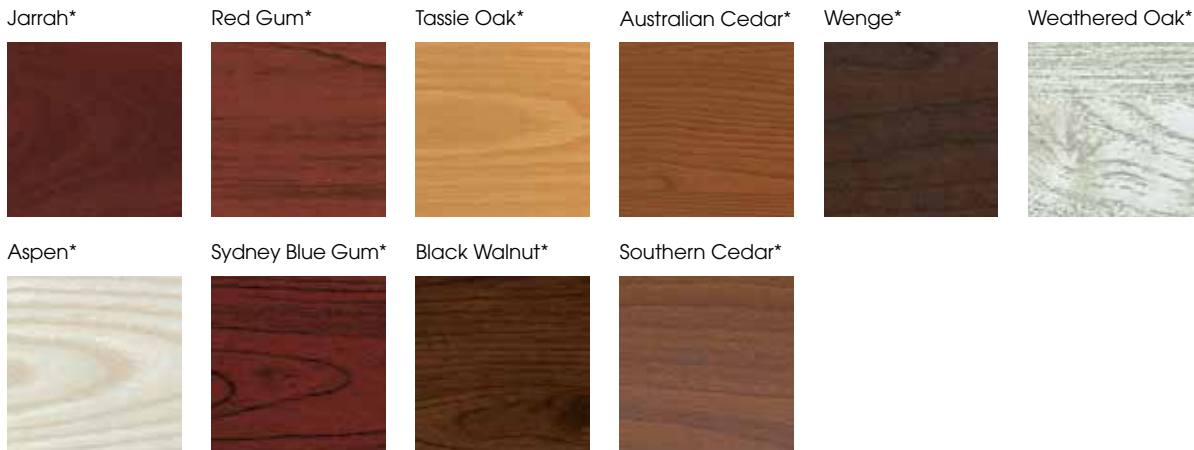

Knotwood™ is only available on Seville & Torino designs.

Timber Coat™

Choose from six great hard-wearing finishes, specially developed to provide the natural look of timber on high quality steel, at an affordable price.